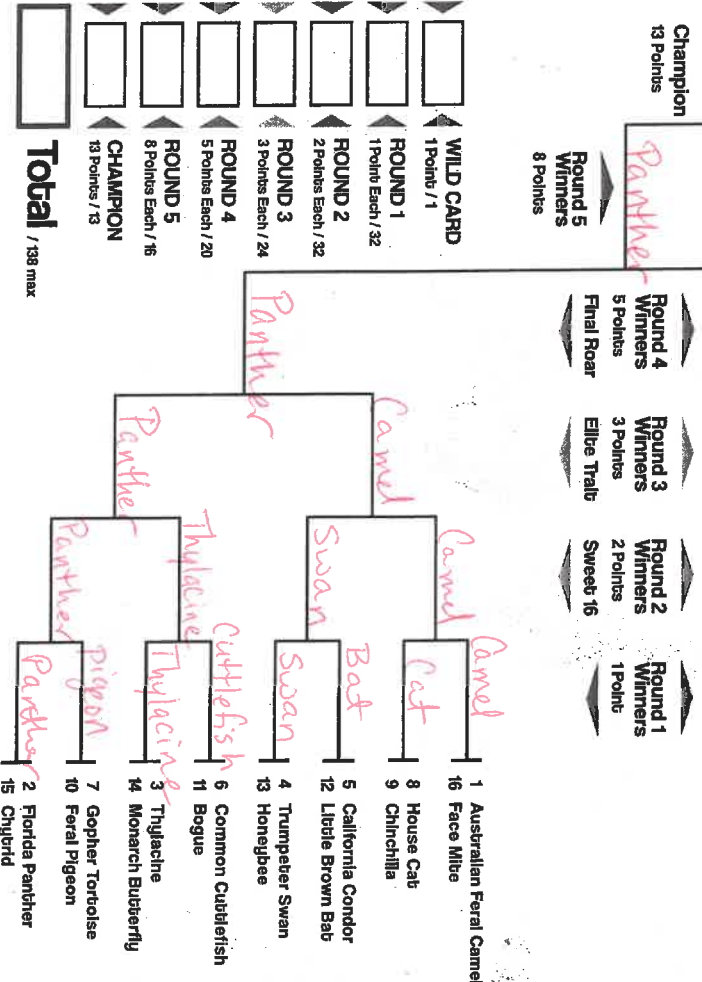

Cats-ish vs. Dogs-ish

AnthroSCENE

Double Trouble