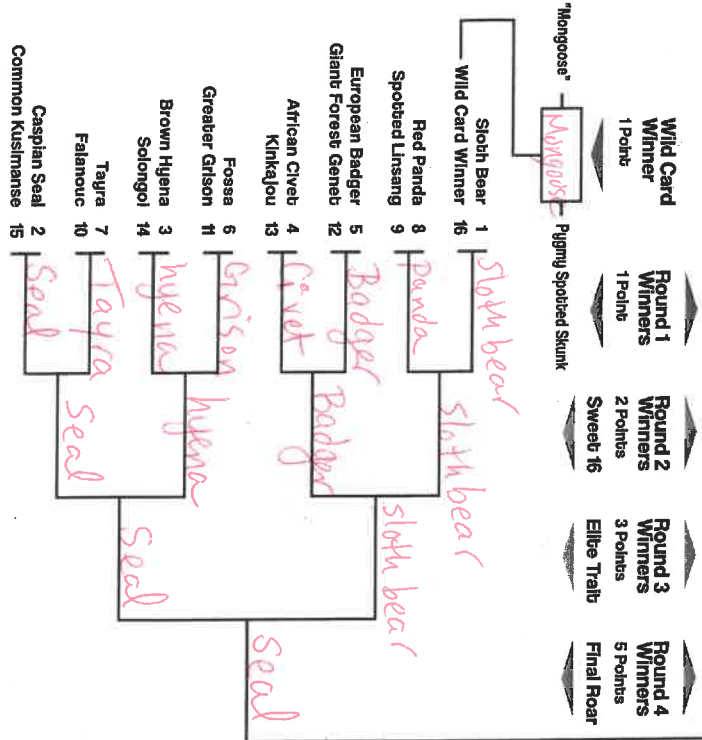

Cats-ish vs. Dogs-ish

AnthroSCENE

Double Trouble