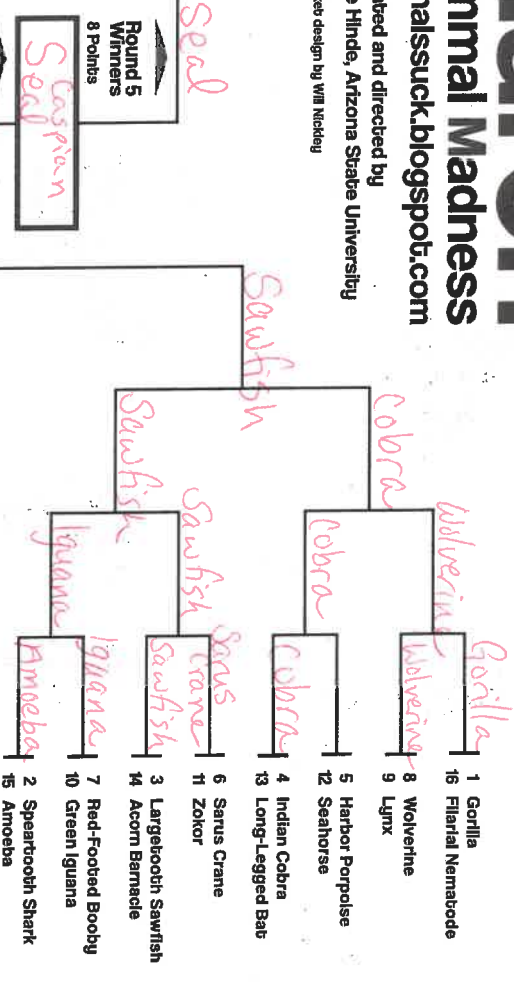

Mrs Tomco
Your Name Goes Here

2020 Mammal March

mammalsuck.blogspot.com

MMI created and directed by
Prof Katie Hinde, Arizona State University
v1.0 Eng Bracket design by Will Nickley

Tiny Terrors