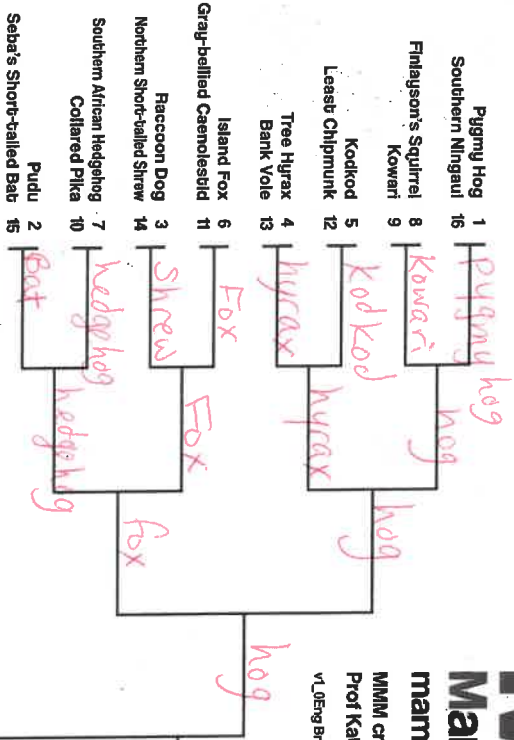

Mrs Tomco
Your Name Goes Here

2020 Mammal March

mammalsuck.blogspot.com

MMI created and directed by
Prof Katie Hinde, Arizona State University
v1.0 Eng Bracket design by Will Nickley

Tiny Terrors